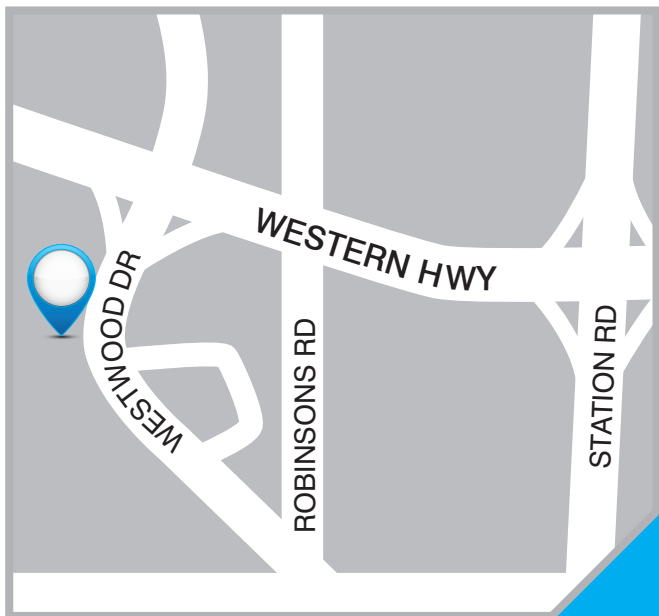

EXTENDED TRADING HOURS

20/11/2018 - 2/3/2019

Mon to Fri: 9:00am - 5:00pm

Sat: 9:00am - 2:00pm

psw.com.au Save Time, Shop Online!

SHOP ONLINE

FLEXIBLE EXCHANGE OPTIONS

RETAIL STORE

LAYBY AVAIL ASK IN STORE ***

PSWSCHOOLS

PSW_APPAREL

***No new lay-bys in January, Lay-bys require a 20% deposit, Lay-bys available in-store only, Extended lay-by for 'Back to School' 2019 must be placed between Mon 5th Nov and Fri 21st Dec 2018. Lay-bys must be paid for and picked-up by Fri 25 Jan 2019.

** Store trading hours are subject to change, please refer to psw.com.au for all store trading hours, holiday trading and public holiday information, or call the customer service team on (03) 9768 0300.

* School Price Lists are subject to change throughout the year.