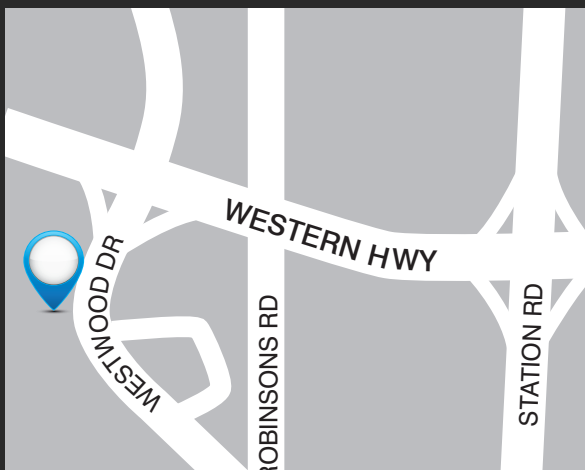

**EXTENDED TRADING HOURS - MONDAY NOVEMBER 18th, 2019 to
SATURDAY, MARCH 7th, 2020.**

Mon to Fri: 9:00am - 5:00pm
Sat: 9:00am - 2:00pm

SHOP
ONLINE

RETAIL
STORE

FLEXIBLE
EXCHANGE
OPTIONS

LAYBY
AVAILABLE
ASK IN
STORE ***

*** No new lay-bys in January, Lay-bys require a 20% deposit, Lay-bys available in-store only. Extended lay-by for 'Back to School 2020' must be placed between Mon 4th Nov and Fri 20th Dec 2019. Lay-bys must be paid for and picked-up by Fri 24th Jan 2020.

** Store trading hours are subject to change, please refer to psw.com.au for all store trading hours, holiday trading and public holiday information, or call the customer service team on (03) 9768 0333.

* School Price Lists are subject to change throughout the year.